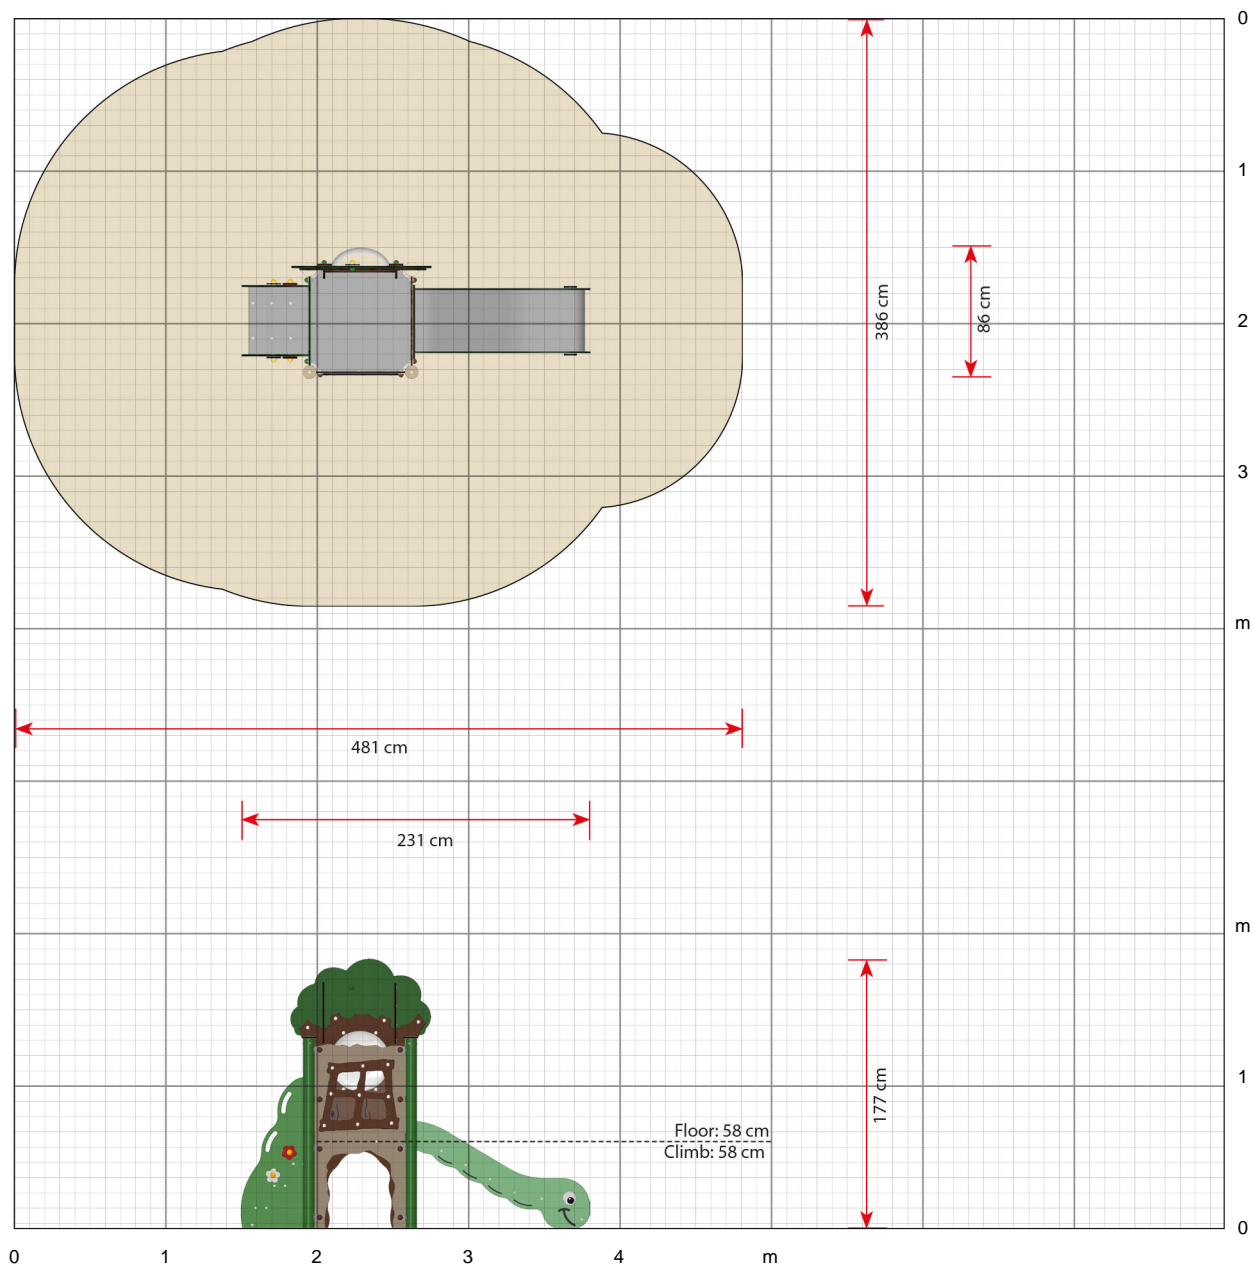

### Product dimensions (LxWxH)

231 x 86 x 177 cm

### Maximum fall height

58 cm

# MP130

Lui

Scale 1:50 (when printed in 100%)

Click here to see more about the product on our website:  
<https://www.ledonplay.com/product/mp130/>